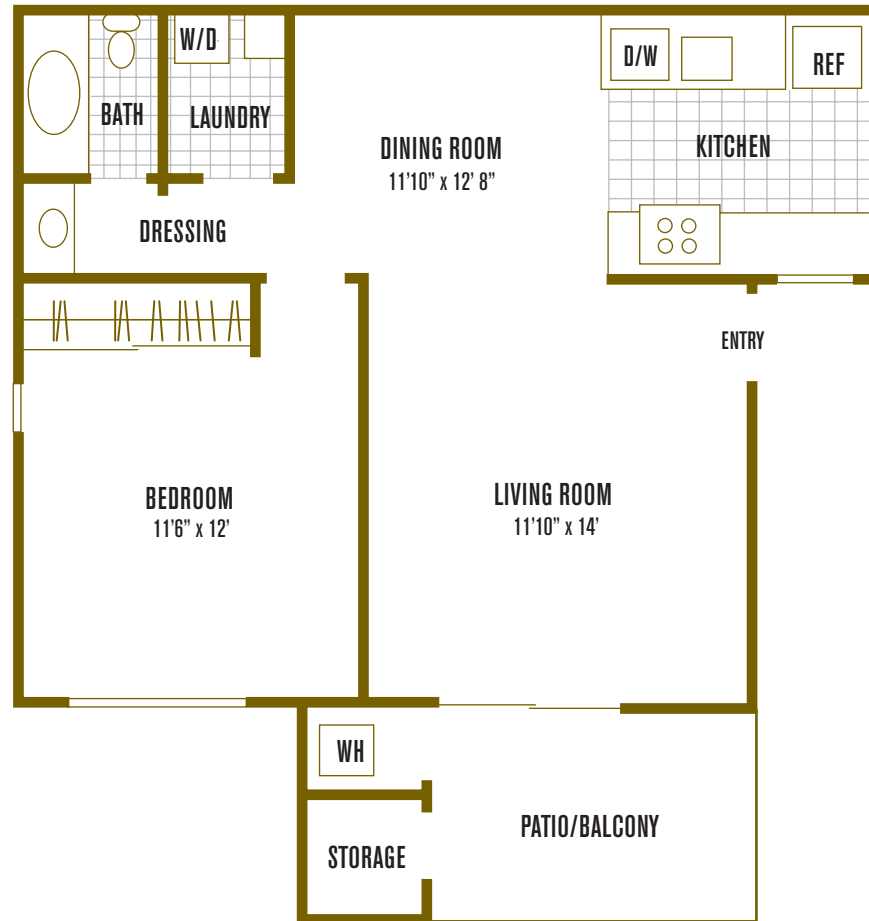

PLUM TREE

APARTMENT HOMES

1097 Maywood Lane
Martinez, CA 94553
tel: 925.370.0300 | fax: 925.370.7177

www.ExperiencePlumTree.com

Cozy elegance abounds in this floorplan with its gourmet kitchen featuring an oversized window that bathes the room with warm natural light. A stackable washer and dryer, soaring ceilings* and well-padded carpeting make this residence a lovely place to recharge at the end of a busy day.

**not available in all residences*

residence 1

1 Bedroom | 1 Bathroom | 620 sq. ft.

notes: _____

All room dimensions and square footages are approximate.